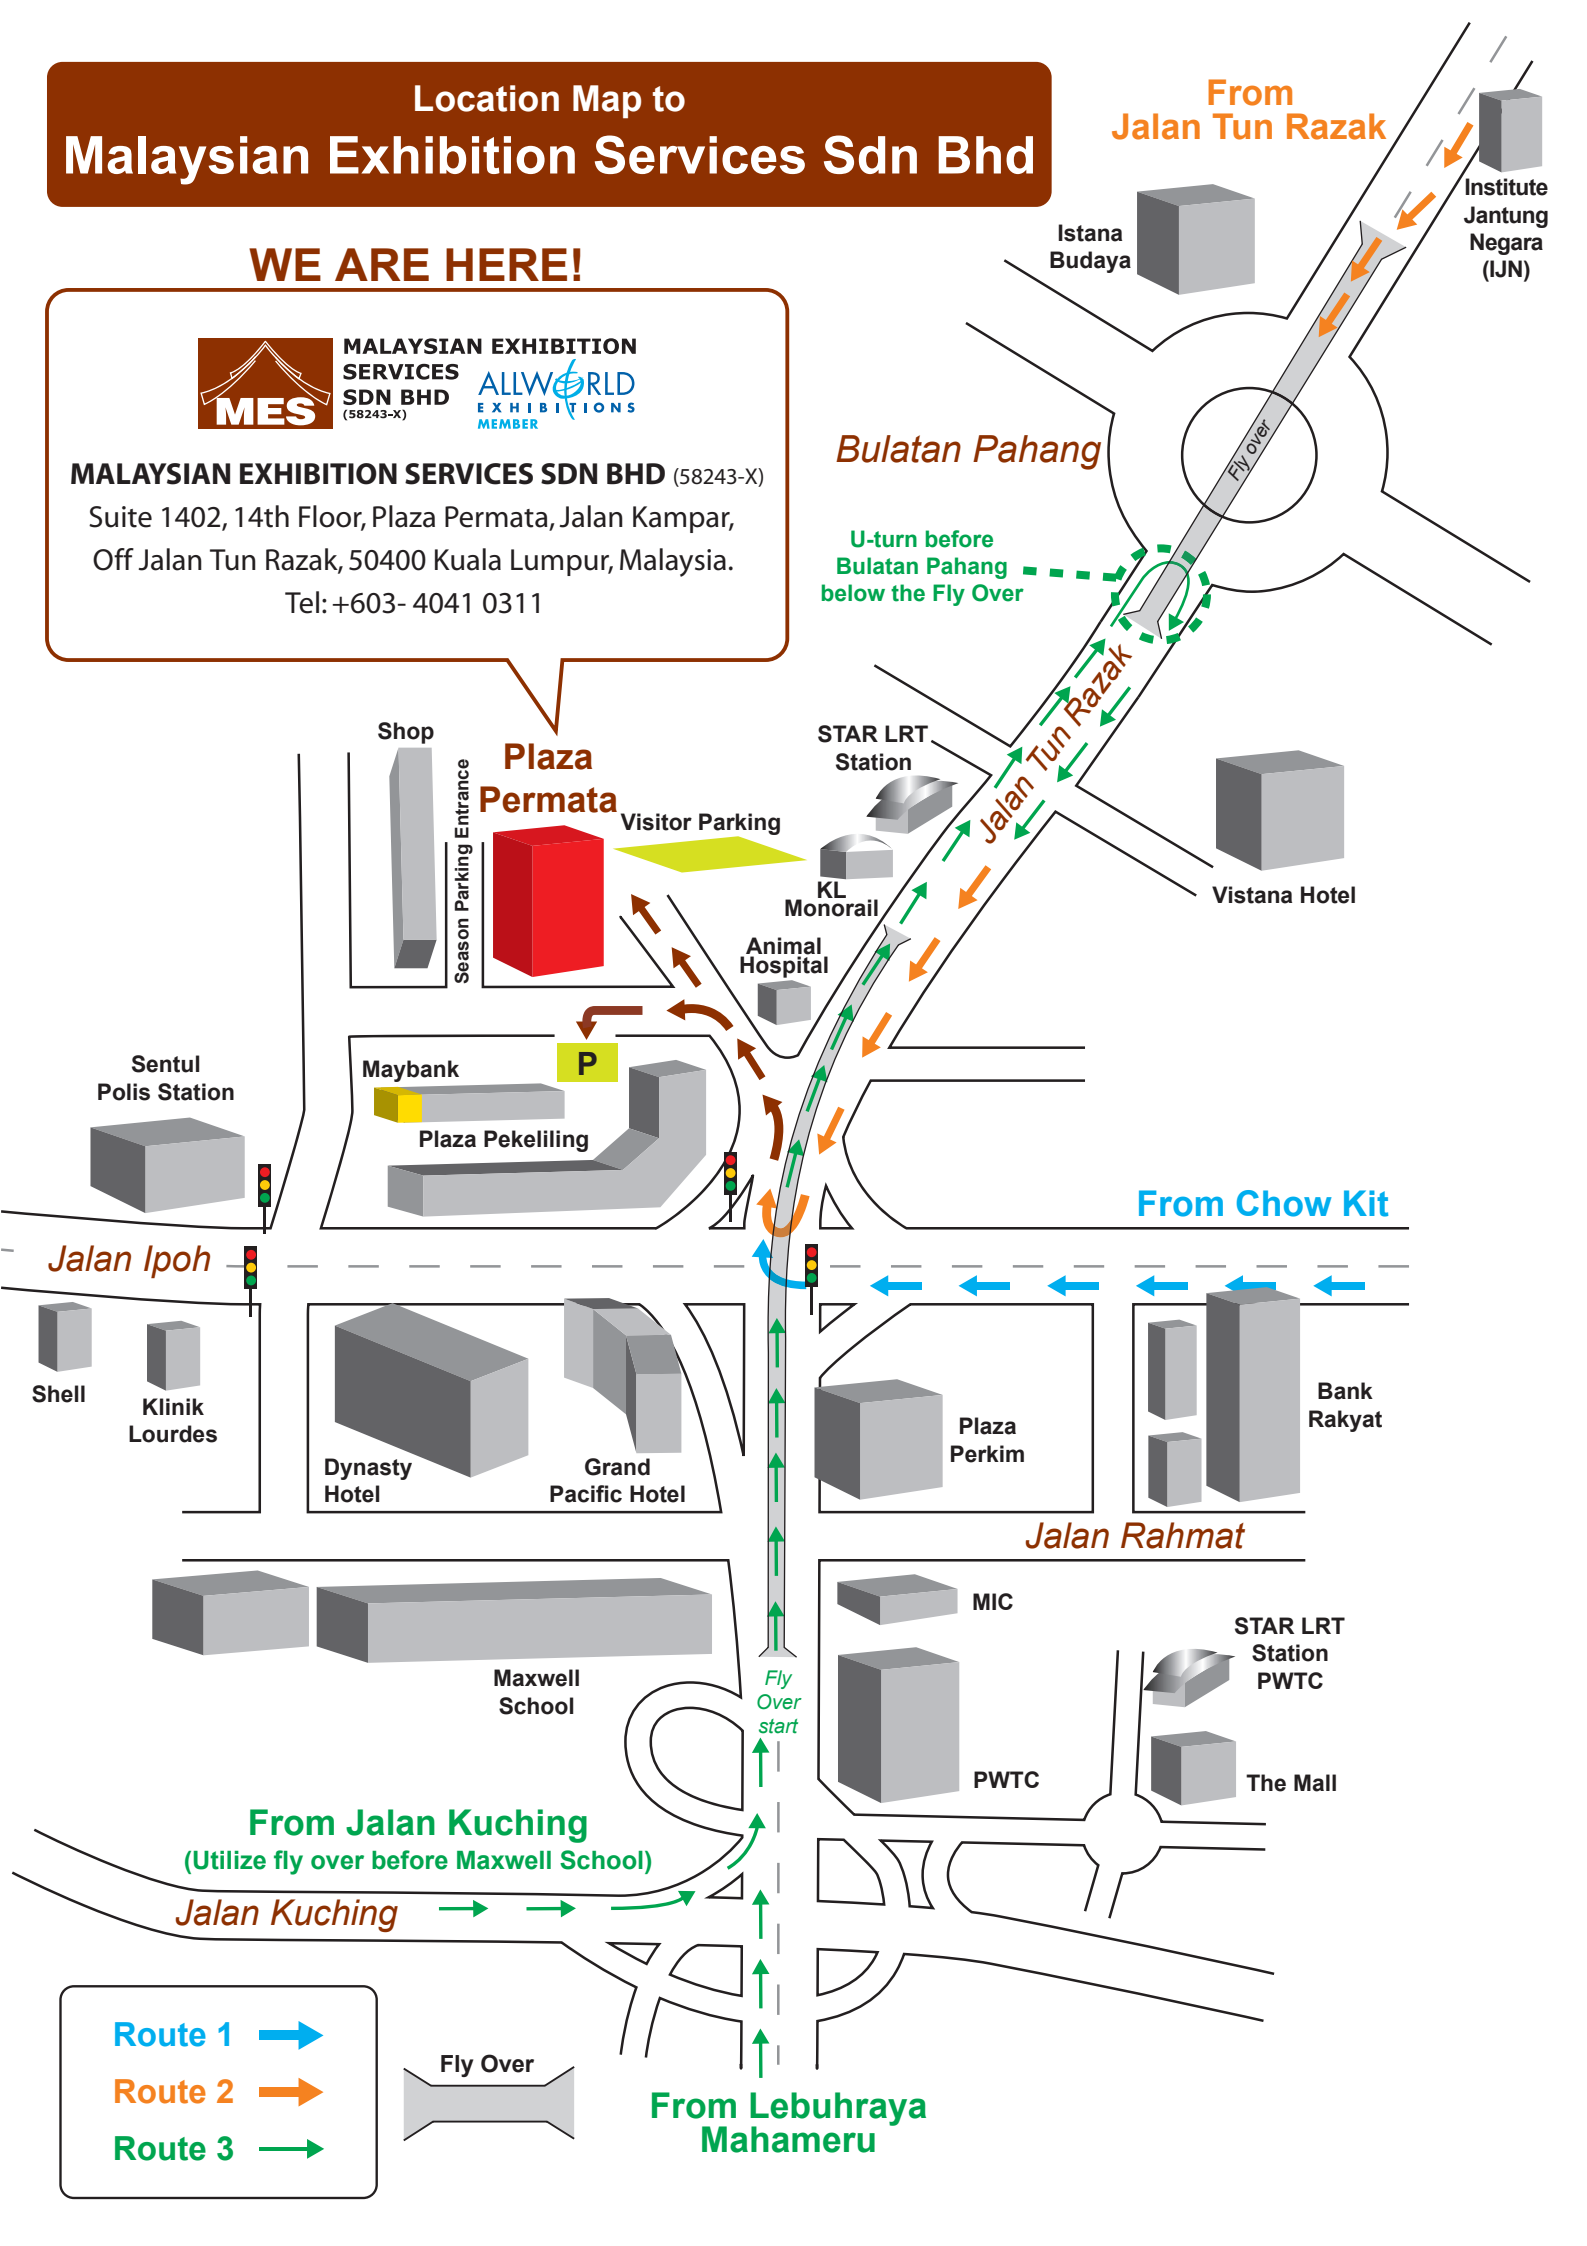

Location Map to Malaysian Exhibition Services Sdn Bhd

WE ARE HERE!

MALAYSIAN EXHIBITION SERVICES SDN BHD
(58243-X) ALLWORLD EXHIBITIONS MEMBER

MALAYSIAN EXHIBITION SERVICES SDN BHD (58243-X)

Suite 1402, 14th Floor, Plaza Permata, Jalan Kampar, Off Jalan Tun Razak, 50400 Kuala Lumpur, Malaysia.

Tel: +603- 4041 0311

From Jalan Tun Razak

Istana Budaya

Institute Jantung Negara (IJN)

Bulatan Pahang

U-turn before Bulatan Pahang below the Fly Over

Vistana Hotel

STAR LRT Station

KL Monorail

Animal Hospital

Plaza Permata

Visitor Parking

Shop

Season Parking Entrance

Sentul Polis Station

Maybank

Plaza Pekeliling

From Chow Kit

Jalan Ipoh

Shell

Klinik Lourdes

Dynasty Hotel

Grand Pacific Hotel

Plaza Perkim

Bank Rakyat

Jalan Rahmat

MIC

STAR LRT Station PWTC

PWTC

The Mall

From Jalan Kuching

(Utilize fly over before Maxwell School)

Jalan Kuching

Maxwell School

Fly Over start

Route 1

Route 2

Route 3

Fly Over

From Lebuhraya Mahameru